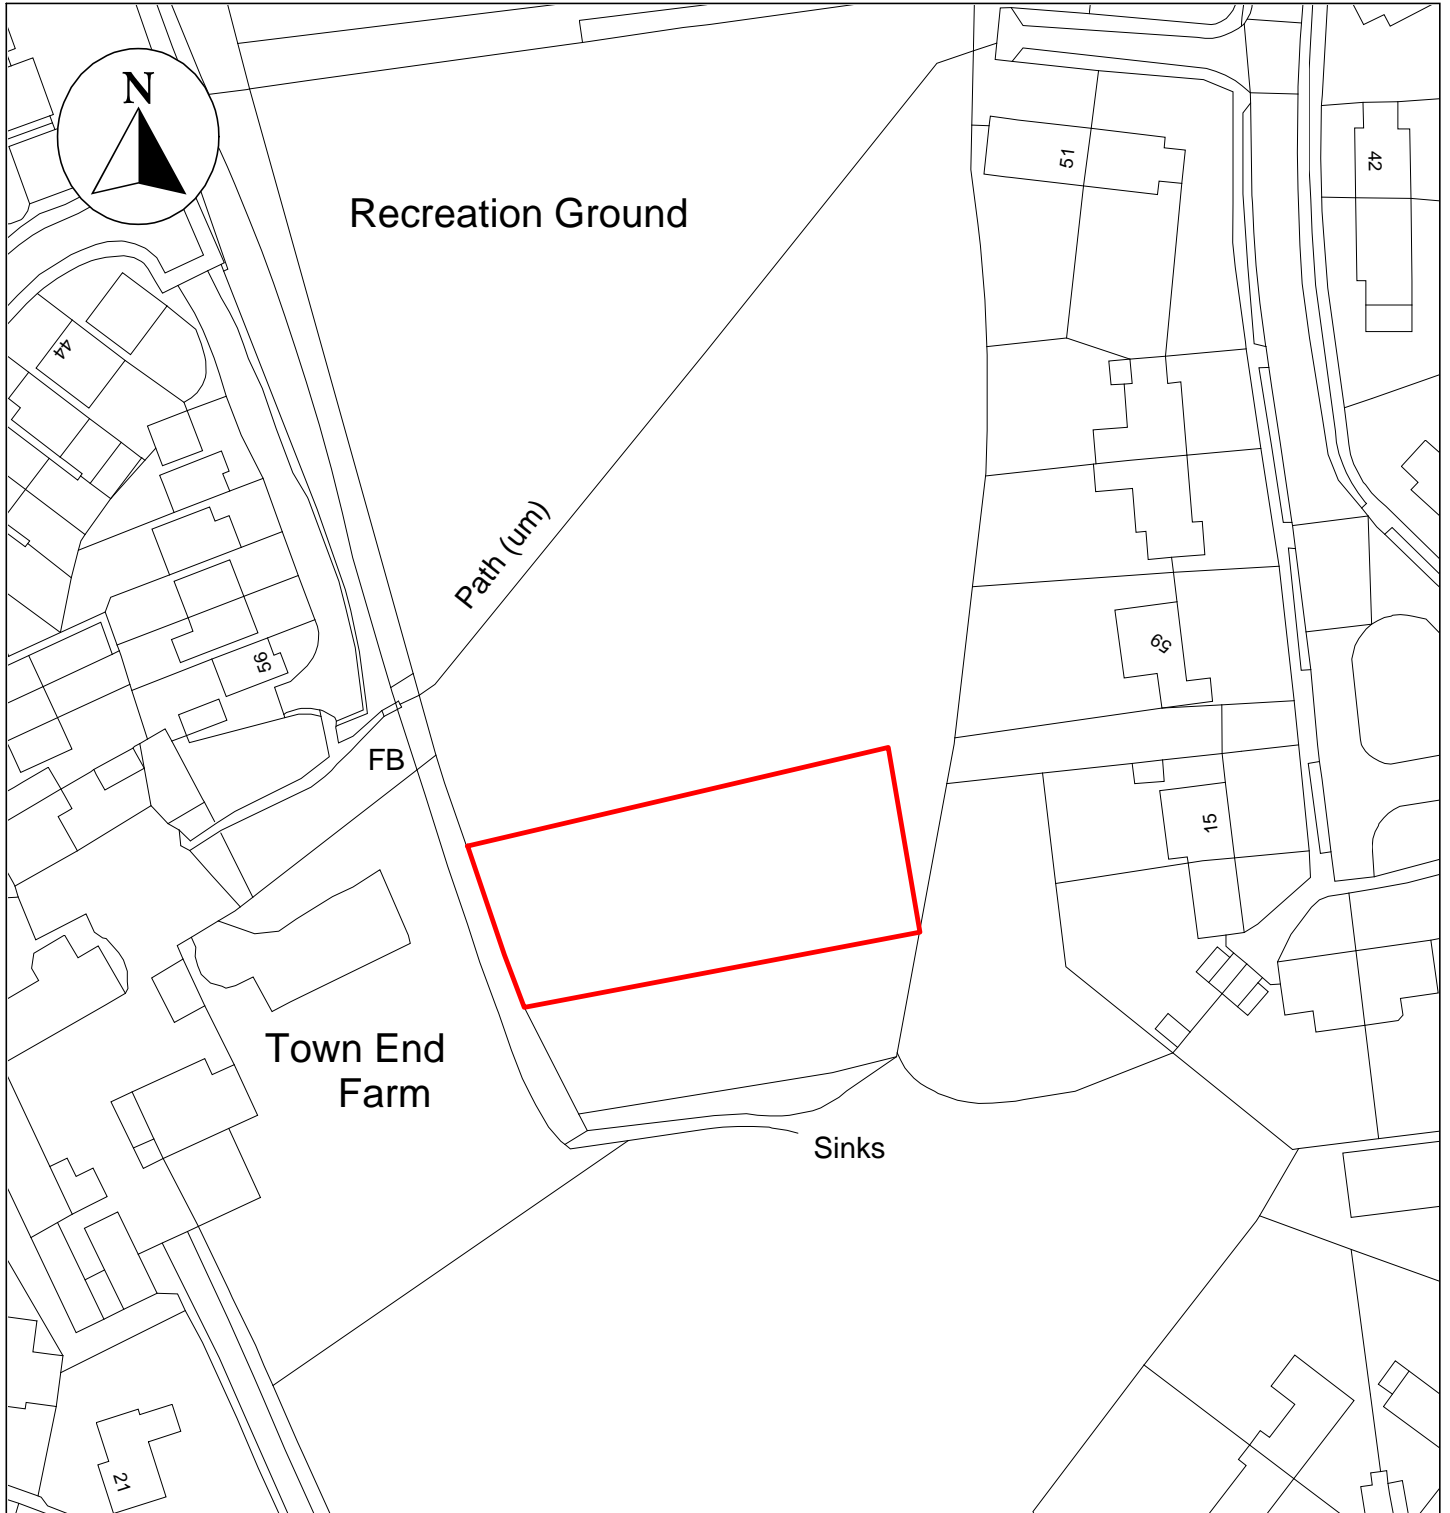

Public Space Protection Order Cumberland Council 2024

ANTI-SOCIAL BEHAVIOUR CRIME AND
POLICING ACT 2014

Play Area at Seascale, CA20 1RB

Neighbourhoods
Education and Enforcement
Allerdale House
Workington
CA14 3YJ

Scale: 1 : 1,000
Date: February 2024

©crown copyright database rights 2024
ordnance survey AC0000861732